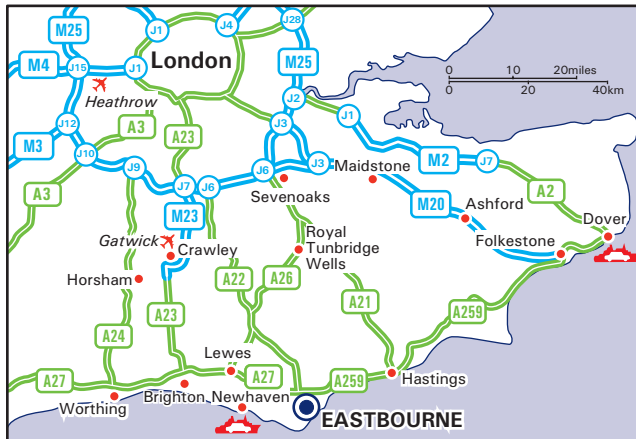

13 Silverdale Road
 Eastbourne
 East Sussex BN20 7AJ
 Tel: +44 (0)1323 729 167 - Fax: +44 (0)1323 721 332
 email: english@stgiles-eastbourne.co.uk
 www.stgiles-international.com

By Train 🚆

- Eastbourne is served by trains from London Victoria, Gatwick Airport, Brighton and Hastings.
- We are a 10-15 minute walk from Eastbourne station.

By Air ✈️

- There are direct coach services from Heathrow and Gatwick to Eastbourne.
- Gatwick Airport is 60 minutes away by direct train or 50 miles (80 km) away, approximately 1 hour by road.
- Heathrow Airport is 80 miles (130 km) away, approximately 2 ½ hours by road.
- We can arrange a taxi transfer from any airport.