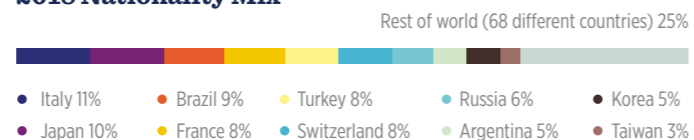

St Giles London Central

- Our largest and liveliest school that is friendly and open-minded
- Located right in the heart of London, in walking distance to London landmarks and great transport links
- A lovely roof garden, perfect for relaxing with friends on sunny days
- Our largest social programme, packed full of fun and varied activities
- A great mix of modern facilities within an incredible 100 year old building

Choose your course

- General English Courses
- International Semester Courses (24+ weeks)
- English Plus (Business, University Studies and Internship Programme)
- Secret Cities: English plus Unique Experiences
- St Giles/INTO University Pathway Programme
- Platinum Courses
- Teacher Training Courses (CELTA and St Giles TEC)
- Examination Courses (IELTS and Cambridge English)
- Family Courses in Spring and Summer

Choose your accommodation

- On-site Residence
- Additional year-round Residence (20 minutes by public transport)
- Homestays (45-60 minutes by bus or tube)
- Hotels (3-10 minutes walk)
- Apartments

2018 Nationality Mix

Figures are based on student population in 2018 and will vary at different times of the year and on different courses.