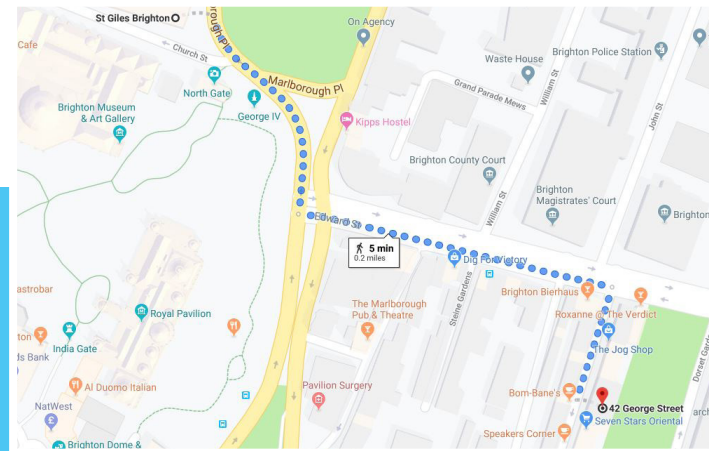

# GEORGE STREET RESIDENCE

## 2020

Our exclusive St Giles George Street Residence is open all year round and offers more than 30 en-suite single rooms. This residence is in a fantastic location, just a 5 minute walk from the school, town centre and seafront. There are 3 floors with a kitchen on each where students can prepare their own meals.

### ADDRESS

42-43 George Street  
Brighton  
BN2 1RJ, UK

### TRAVEL TIME

5 minute walk to St Giles  
Brighton