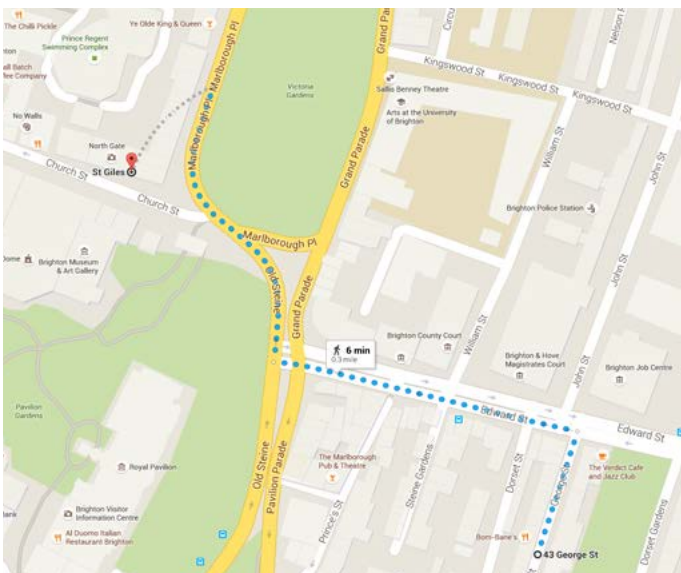

ADDRESS 42-43 George Street
Brighton
BN2 1RJ, UK

TRAVEL TIME 5 minute walk to
St Giles Brighton

ARRIVAL between 14:00pm - 19:00pm, Sunday

DEPARTURE before 10.00am, Sunday

EMERGENCY NUMBER +44 (0)78 1641 4660