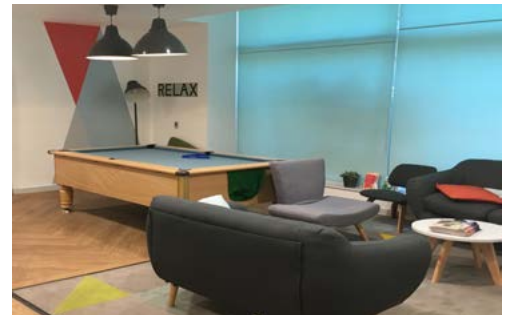

ADDRESS Somerset Court
Aldenham Street, Euston,
London NW1 1AS

TRAVEL TIME 15-20 minute walk to
St Giles London Central

ARRIVAL after 15.00pm, Sunday

DEPARTURE before 10.00am, Sunday

EMERGENCY NUMBER +44 (0)78 0491 9788