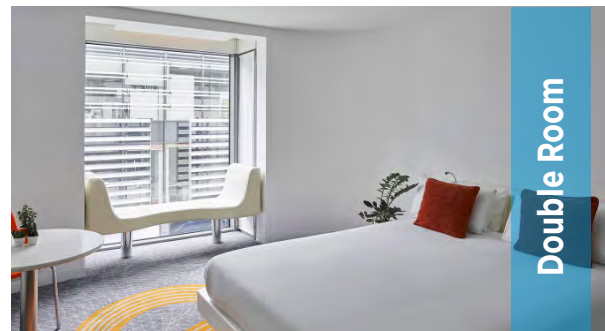

Great for students taking:

General English Over 30s
Platinum Courses

THE LOCATION

My hotel Brighton offers a unique and exciting experience. Each room has been designed following the principals of feng shui and the hotel offers a fusion of comfort and style.

Breakfast is available for £15/day.

EMERGENCY CONTACT

+ 44 (0)7816 414 660

PRICE PER NIGHT

from
£
81
Double Room

Double Room

Restaurant

THE ADDRESS