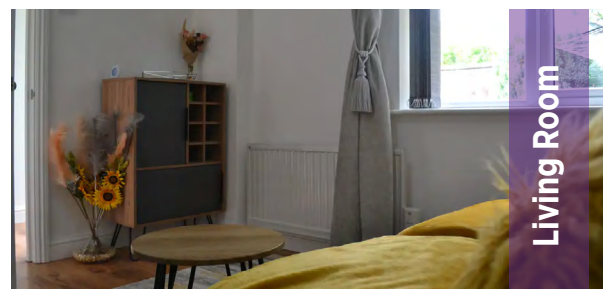

WEEKLY PRICE

£
310

Jan-Jun
Sep-Oct

£
350

23 Jun
-
25 Aug

Living Room