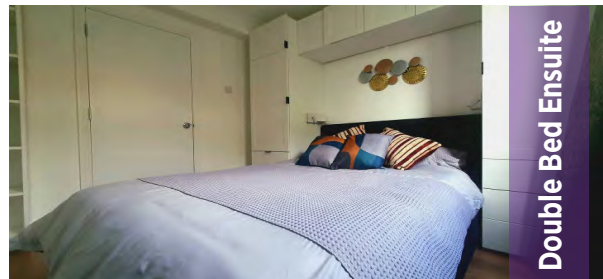

## THE LOCATION

Fully renovated studio apartment in central Cambridge with all amenities, only 2km away from the city centre (25-30 minutes walking or bus). It includes: Bedroom, Bathroom, Private Garden, Full Kitchen (Oven, Microwave, Fridge, Coffee Machine, Washer/Dryer)