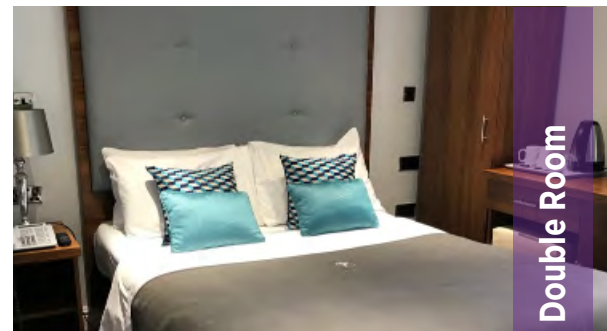

## DAILY PRICE

£ <b>120</b> Single Room	£ <b>160</b> Twin Room	£ <b>180</b> Family Room
--------------------------------	------------------------------	--------------------------------

Double Room

Hotel Spa